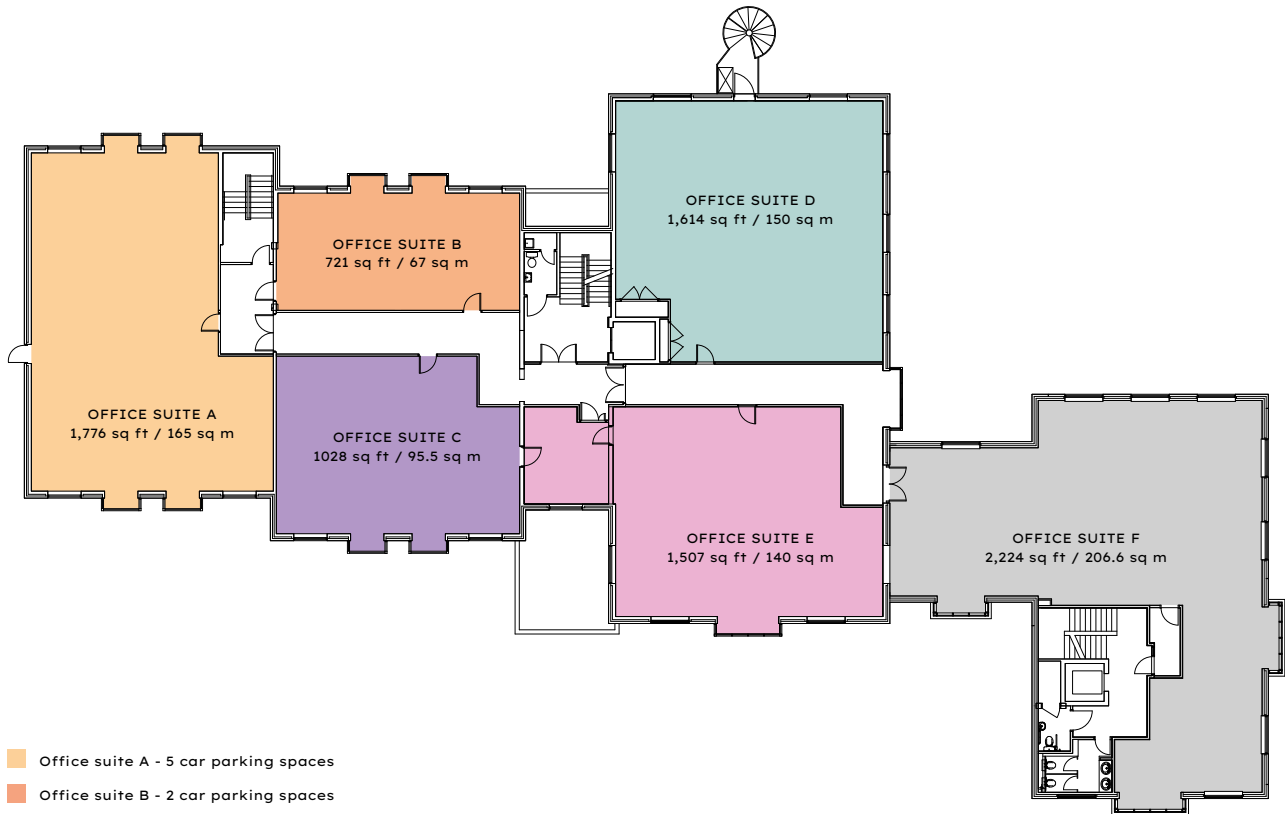

# FIRST FLOOR

Office suites from

721 sq ft (67 sq m)

- 2,224 sq ft (206.6 sq m)

- Office suite A - 5 car parking spaces
- Office suite B - 2 car parking spaces
- Office suite C - 3 car parking spaces
- Office suite D - 4 car parking spaces
- Office suite E - 4 car parking spaces
- Office suite F - 6 car parking spaces
- Toilets / stairs / common parts